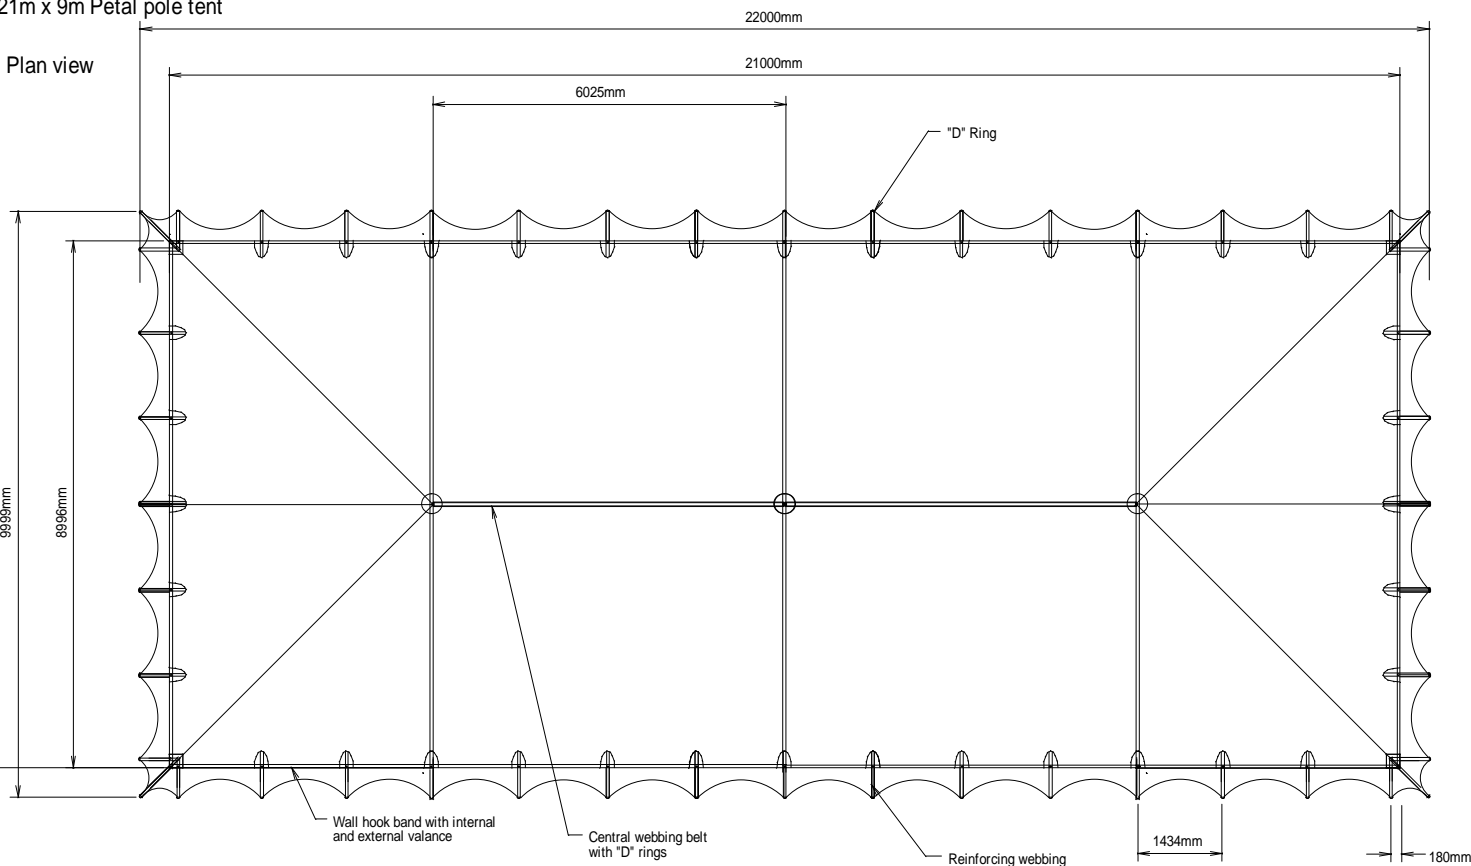

21m x 9m Petal pole tent

Plan view

Side elevation